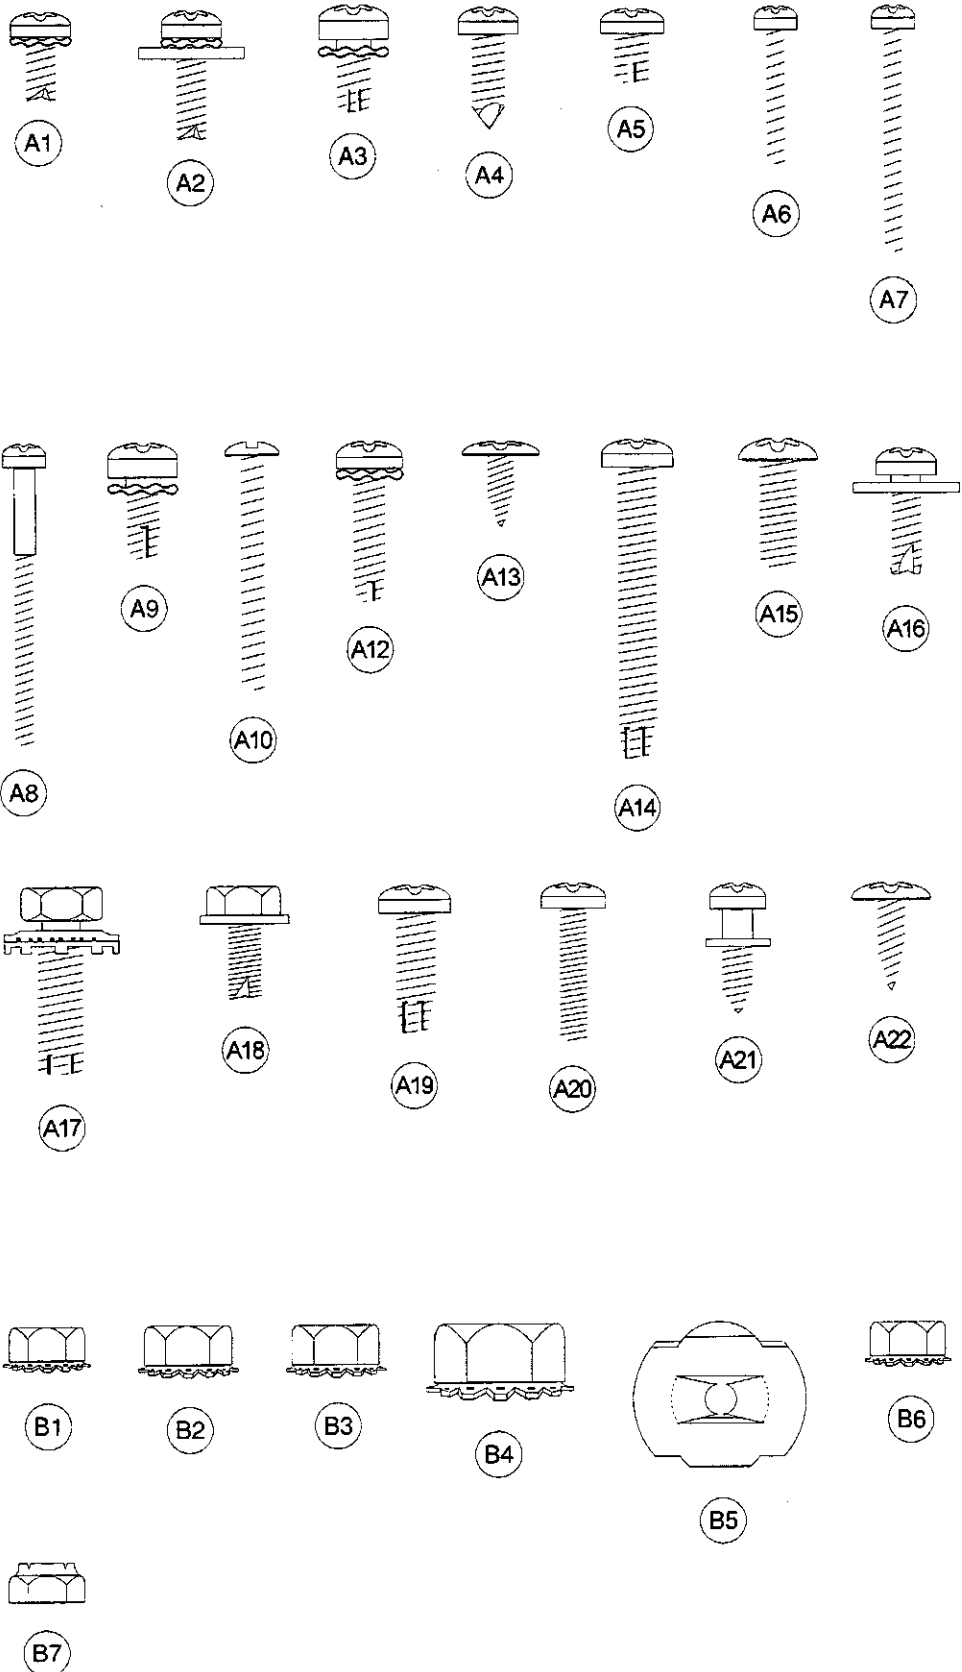

The Parts Book

Screws & Nuts

Can Display, Cold Drink FLS, Dr Pepper (D3), Generic Round, 7Up (B7),
Veryfine Circular(0001-3194CO to 0001-6169AS), Veryfine/RC Inverted "L" Circular

Washers, Bolts & Misc. Hardware

Can Display, Cold Drink FL5, Dr Pepper (D3), Generic Round, 7Up (B7),
Veryfine Circular(0001-3194C0 to 0001-6169AS), Veryfine/RC Inverted "L" Circular