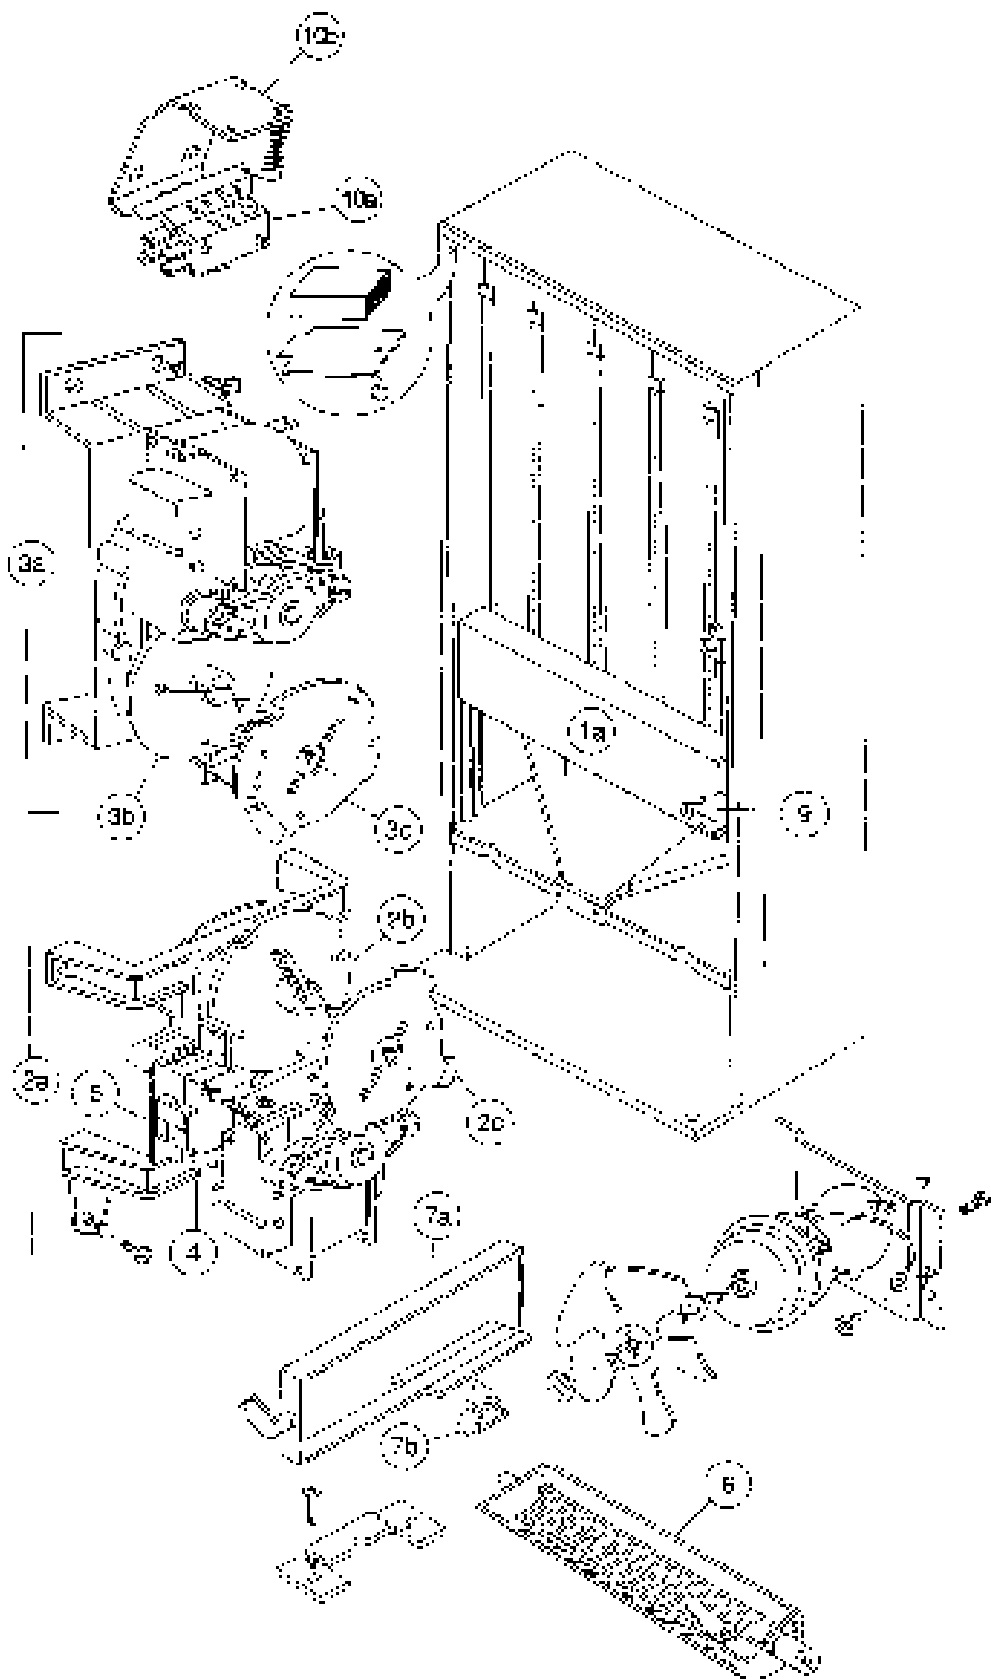

Cabinet & Vend Mechanism

Can Display, Cold DmK FL5, Dr Pepper (DS), Generic Round, 7Up (B7),
Veryfine Circular(0001-518420) to 0001 518451 Veryfine/RC Inverted "L" Circular